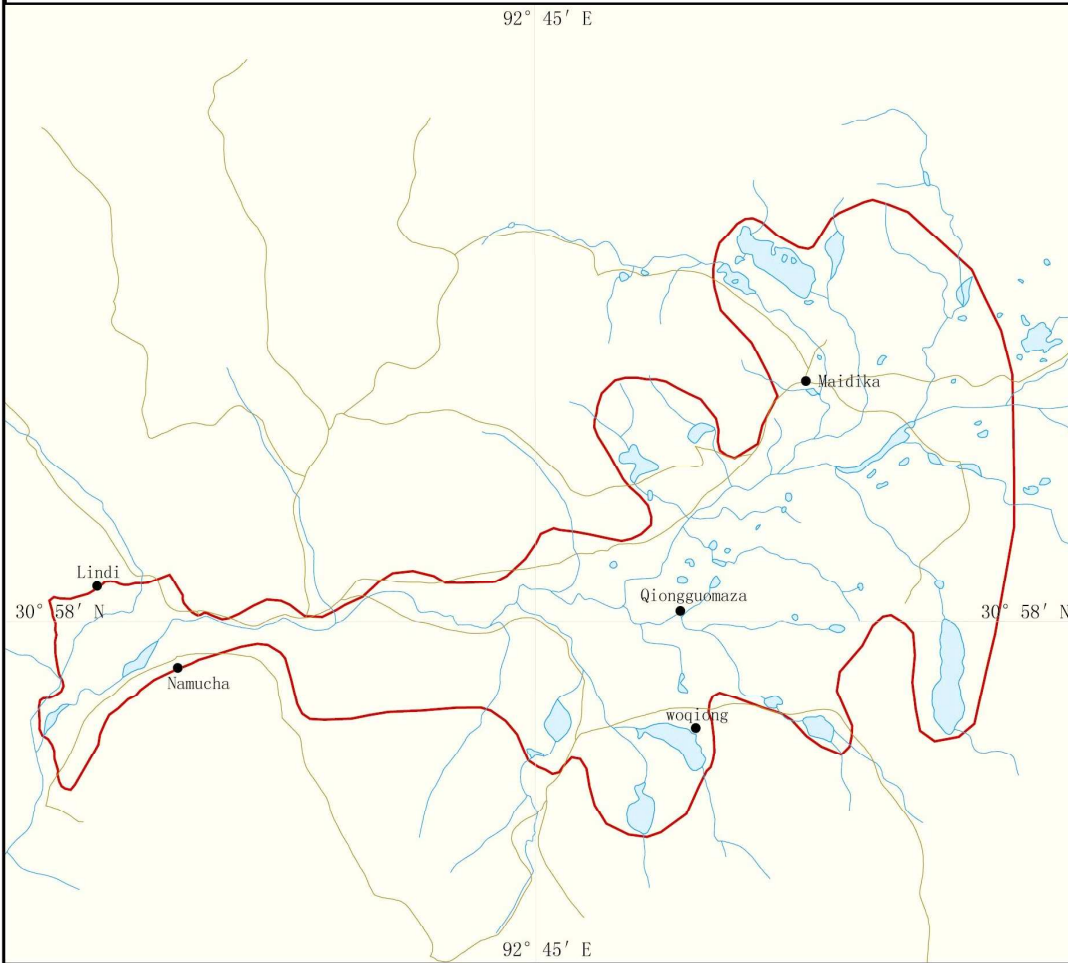

Maidika

(Total area 43496 hectare)

92° 45' E

Legend

- Village
- Road
- River
- Lake
- Boundary of Ramsar site