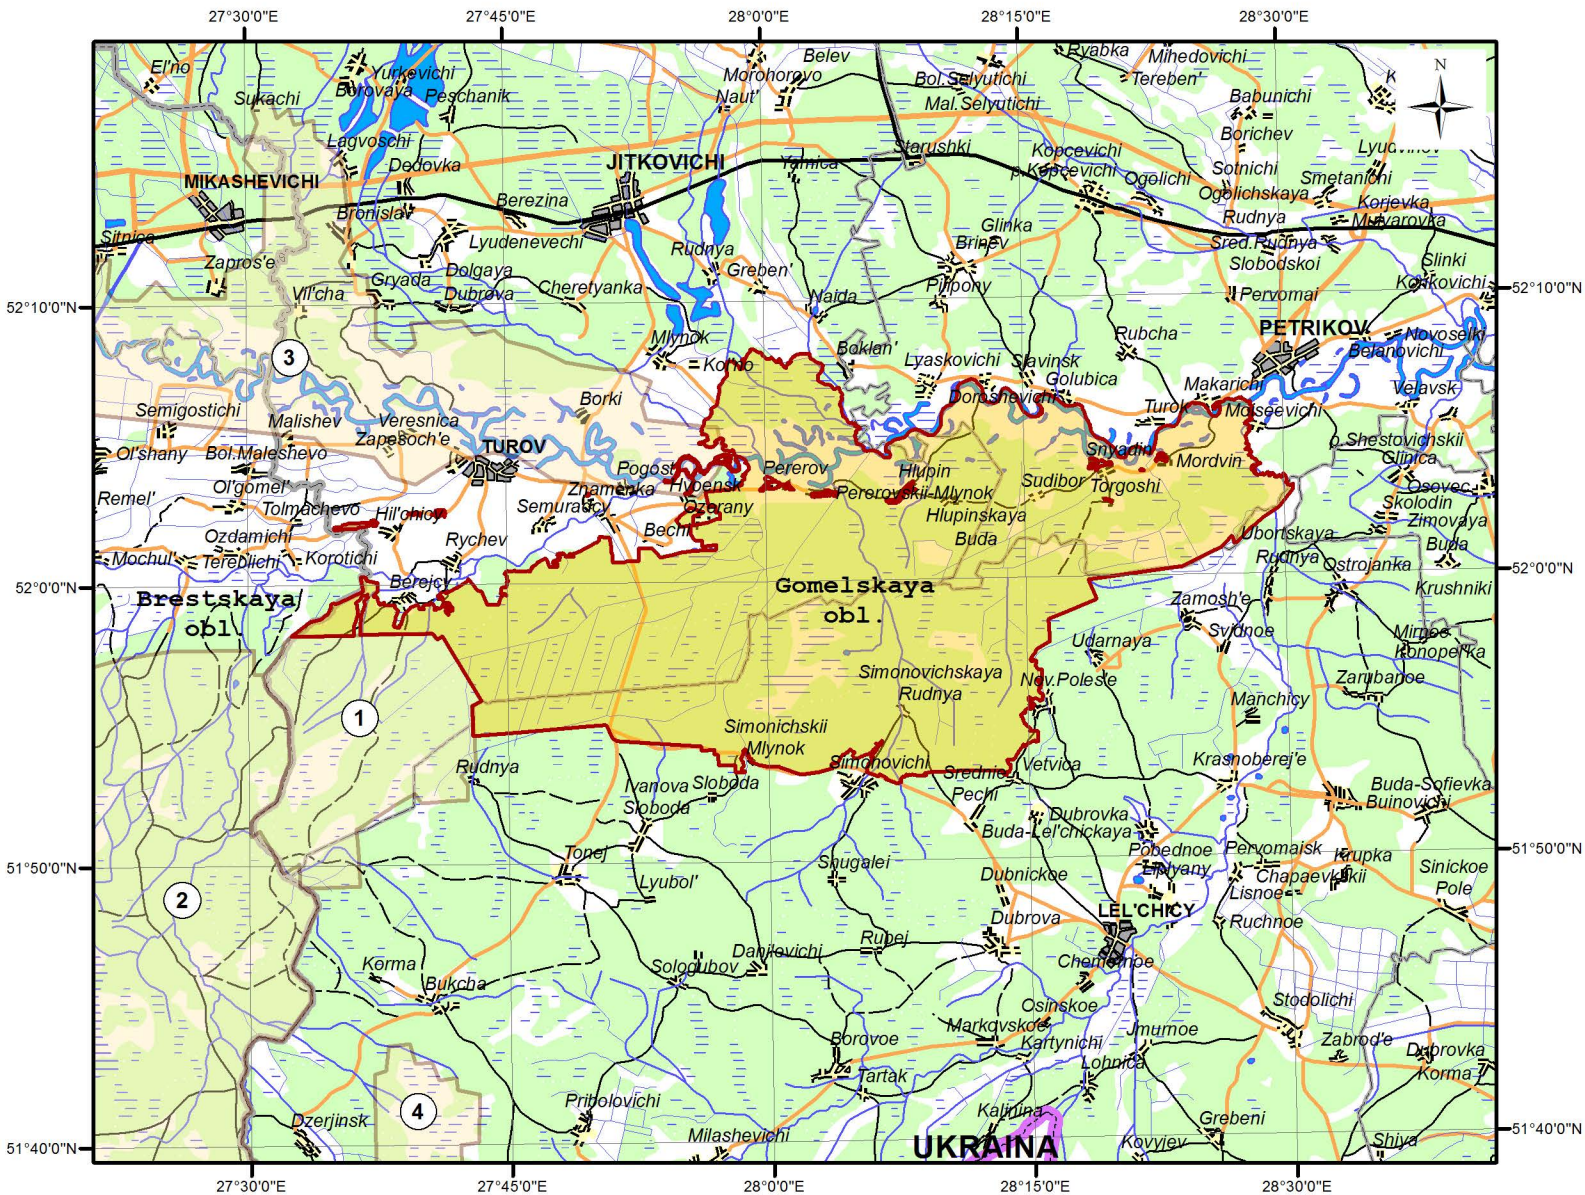

SITUATION SCHEME

POTENTIAL RAMSAR SITE

"NATIONAL PARK PRIPYATSKY"

M 1:500 000

Legend

- | | | | |
|---|--|---|---|
|  | - Potential Ramsar site "National park Prip'yatskiy" |  | - State border of the Republic of Belarus |
|  | - Specially protected natural areas: |  | - Border of administrative regions |
| 1. | Wetland reserve "Stary Zhaden" |  | - Border of administrative districts |
| 2. | Landscape reserve "Olmanskiye bolota" | | |
| 3. | Landscape reserve "Sredniyaya Prip'yat" | | |
| 4. | Biological reserve "Bukchanskiy" | | |