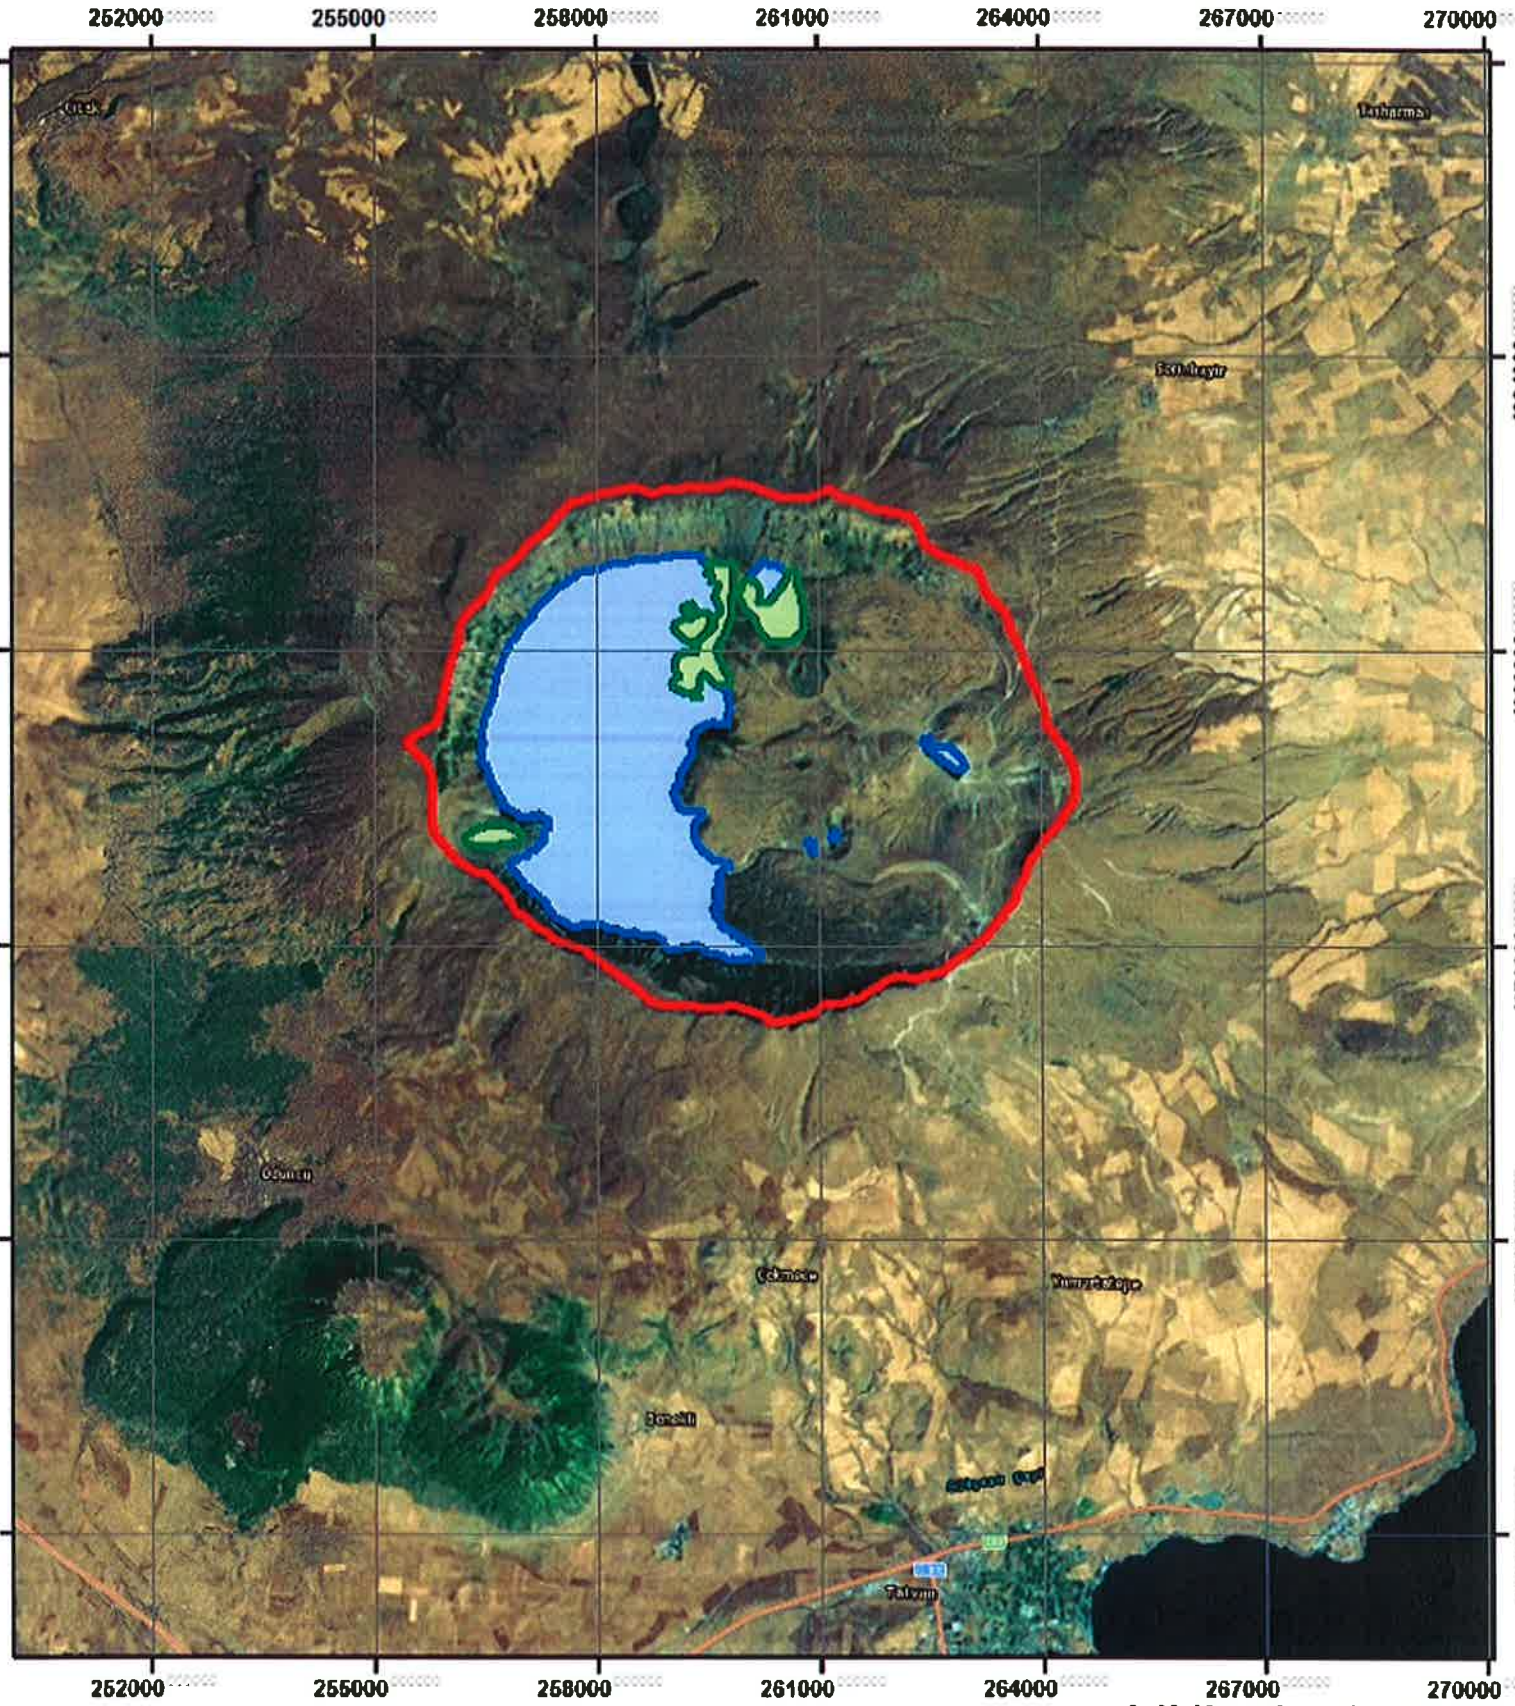

# NEMRUT CALDERA

**LEGEND**

-  Ecological Impact Zone
-  Lakes
-  Ramsar Site Boundary

Robinson Projection  
Central Meridian -60.00