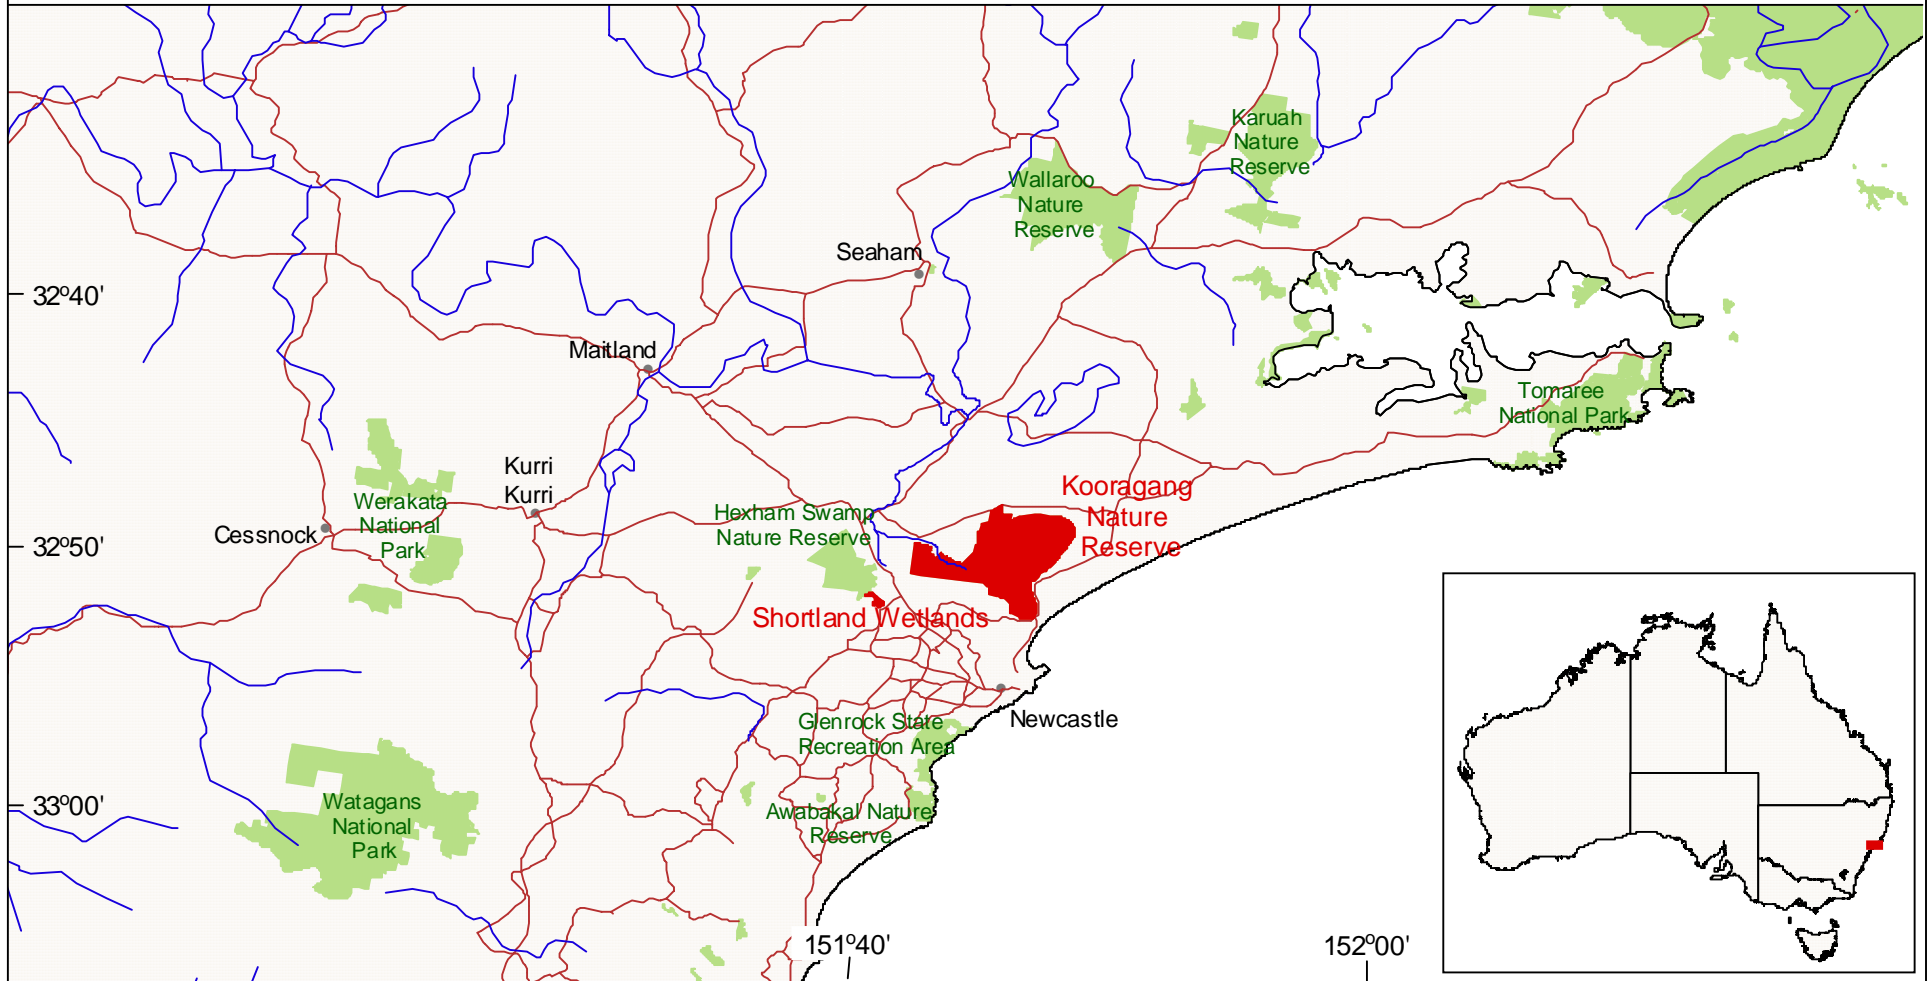

Map 1: Hunter Estuary Wetlands Ramsar site

KEY

- Hunter Estuary Wetlands Ramsar site
- NPWS managed areas
- Main rivers
- Main roads

Copyright
NSW National Parks and Wildlife Service
October 2002

This map is not guaranteed to be free from error or omission. The NSW National Parks and Wildlife Service and its employees disclaim liability for any act done on the information in the map and any consequences of such acts or omissions.

0 10 20 Km