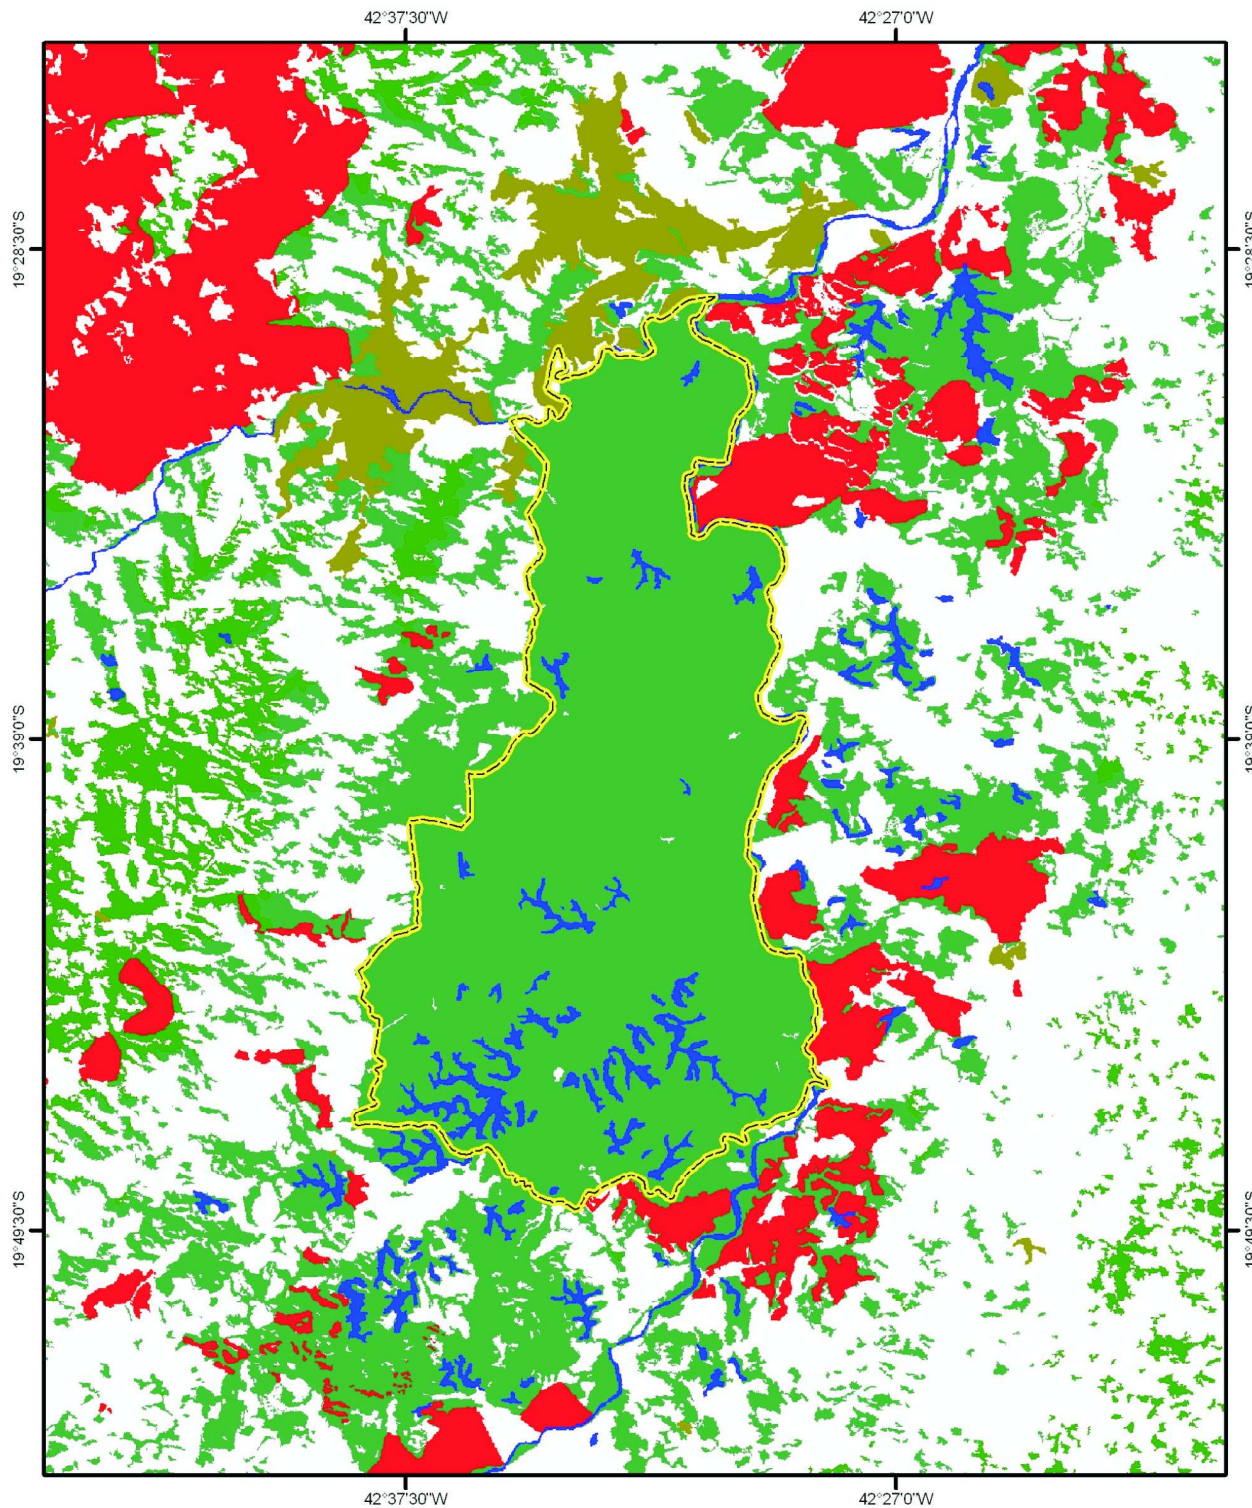

# Ramsar Site Rio Doce State Park Land Use and Vegetation Cover

## Legend

- |  |  |  |   |
|--|--|--|---|
|  Semideciduous Forest A |  Eucalyptus |  urban area |  Ramsar Site and Rio Doce State Park limit |
|  Semideciduous Forest B |  water      |  Land Use   |   |